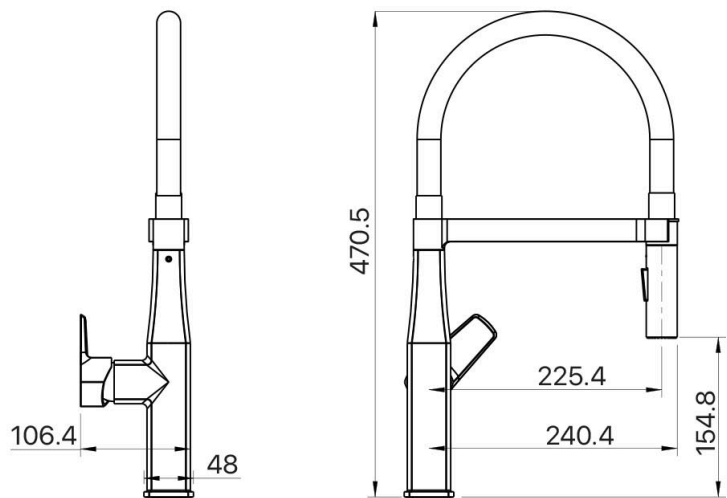

A BRAND BY

BRASSHARDS

— GROUP —

www.mixxtapware.com.au | info@mixxtapware.com.au | 1800 657 697